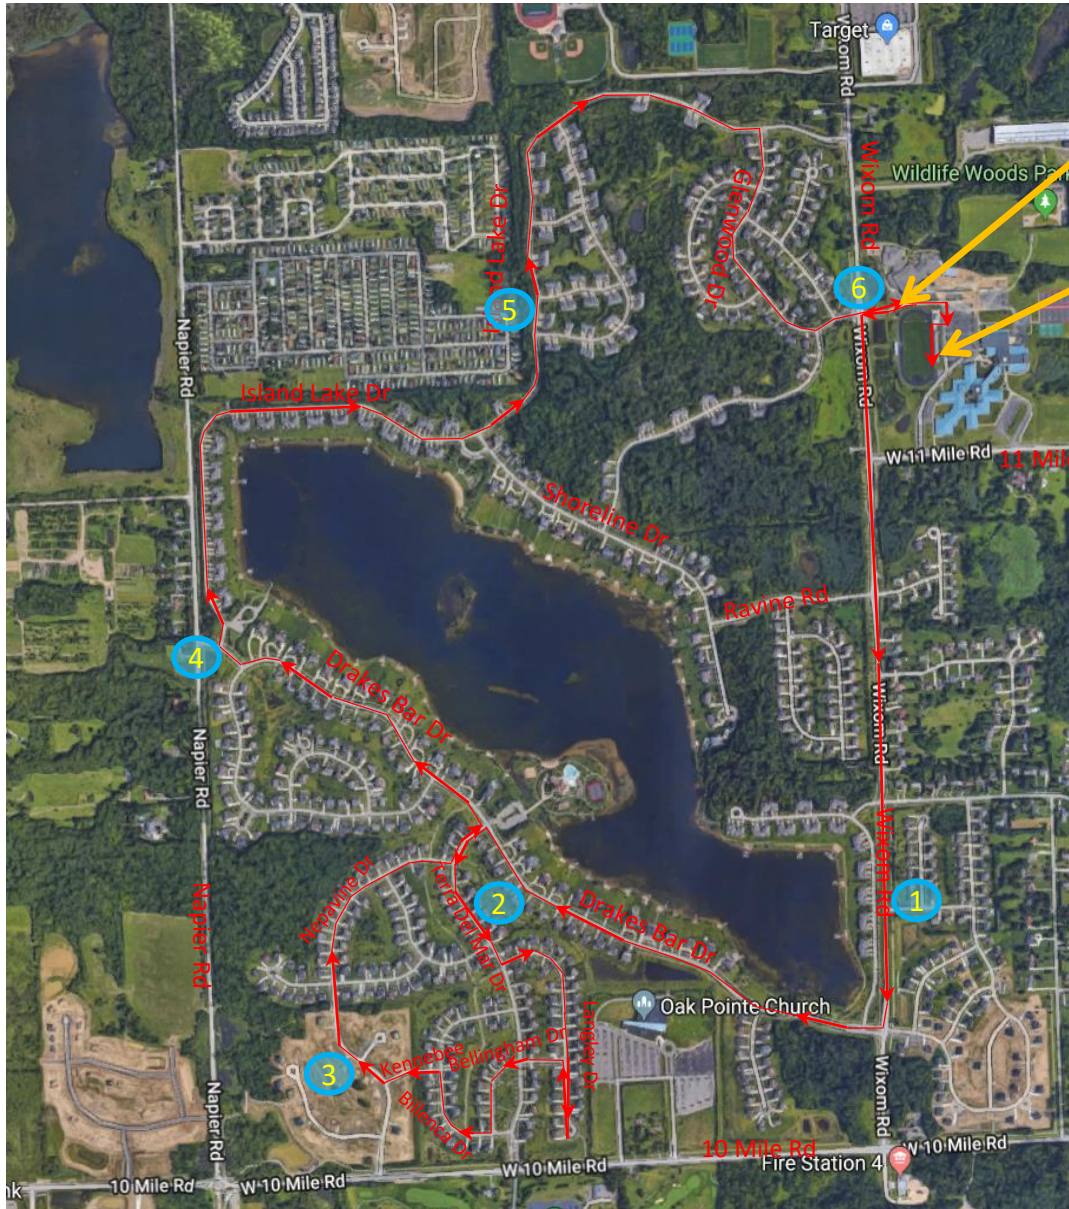

10K Course Map

Start

Finish

Packet Pick-up

Map KEYS:
 10 K route →
 Mile Marker (X)