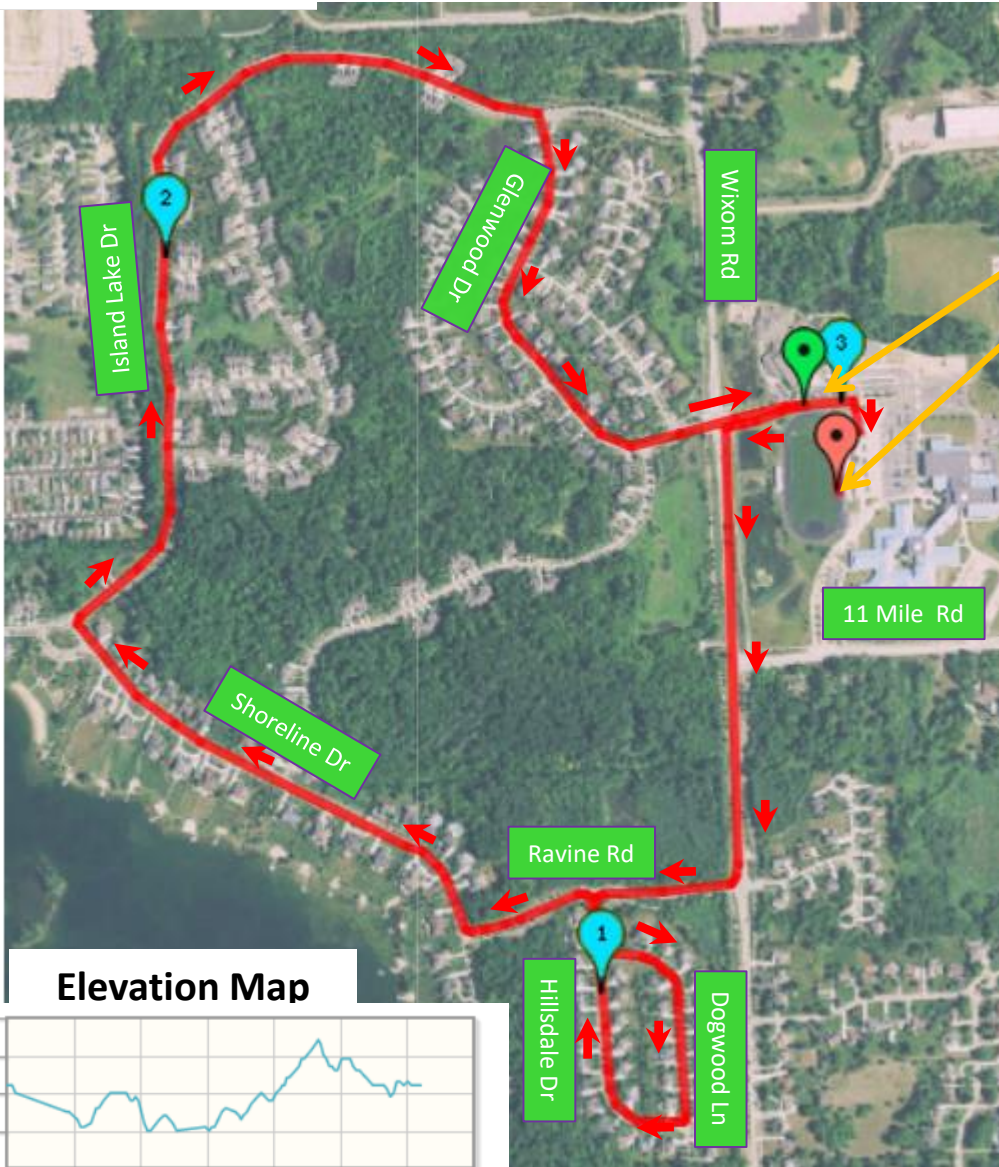

5K Course Map

START & FINISH:
Novi Middle School located on the corner of 11 Mile Rd. and Wixom Rd.
(49000 W. 11 Mile Rd, Novi, MI 48374)