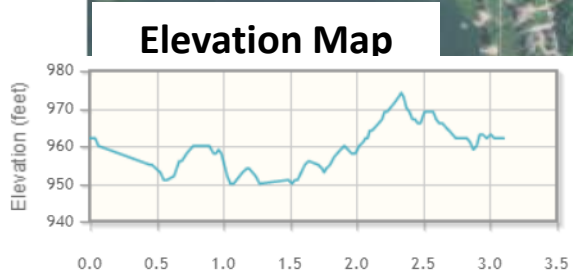

5K Course Map

START & FINISH:
Novi Middle School located on the corner of 11 Mile Rd. and Wixom Rd.
(49000 W. 11 Mile Rd, Novi, MI 48374)