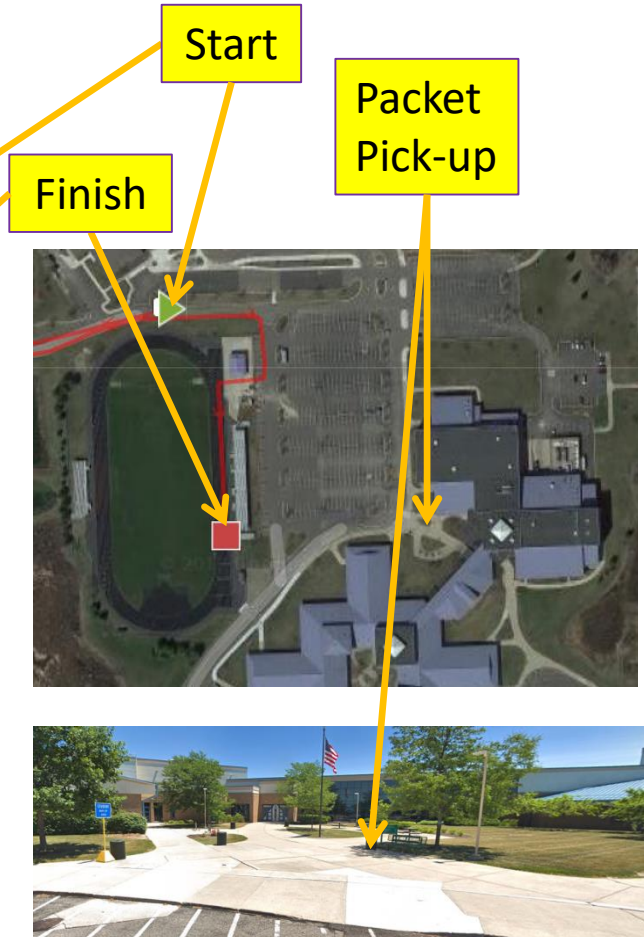

5K Course Map

START & FINISH:
Novi Middle School located on the corner of 11 Mile Rd. and Wixom Rd.
(49000 W. 11 Mile Rd, Novi, MI 48374)