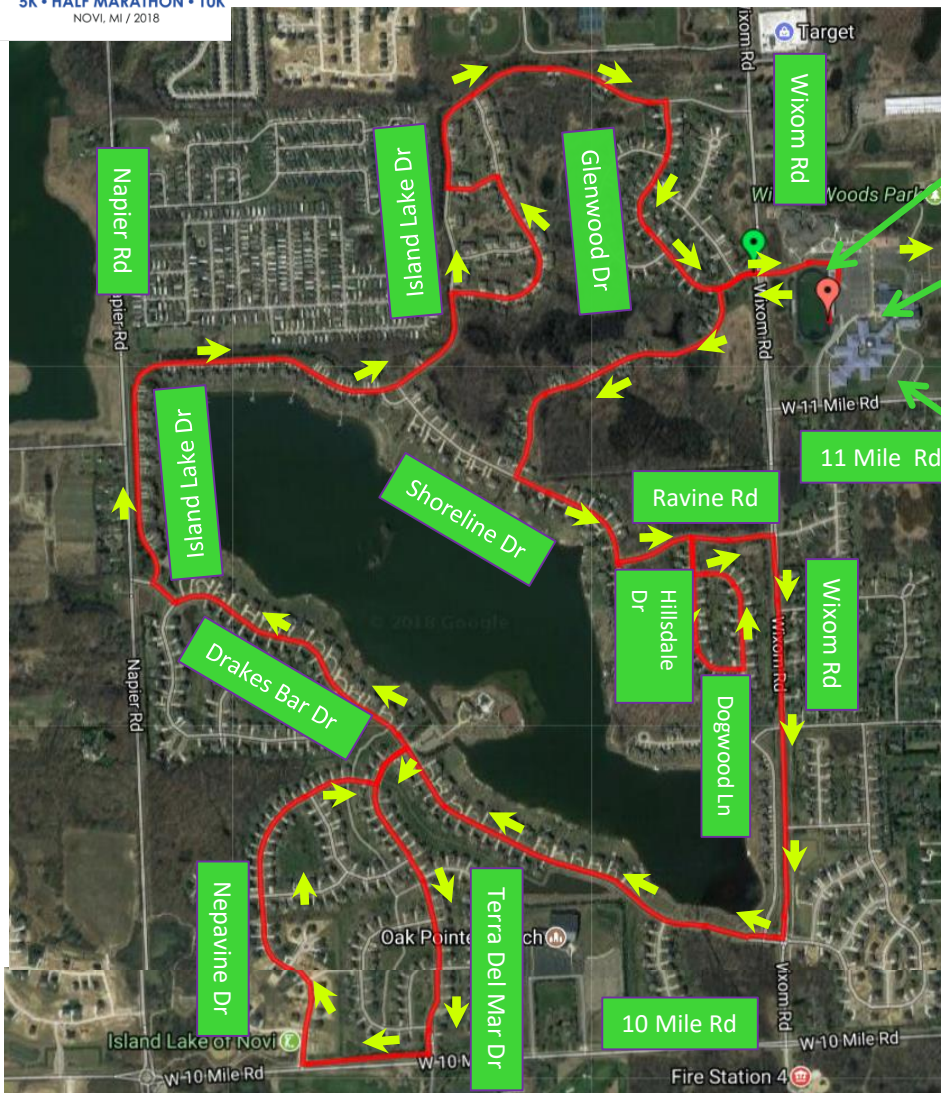

Half Marathon 1st Loop (same as 10K)

Start

Finish

Packet Pick-up

Nas

Elevation Map

Half Marathon 2nd Loop

Start

Finish

Packet Pick-up

Half Marathon New Course in 2018

1st loop Counter Clockwise

2nd loop - Clockwise