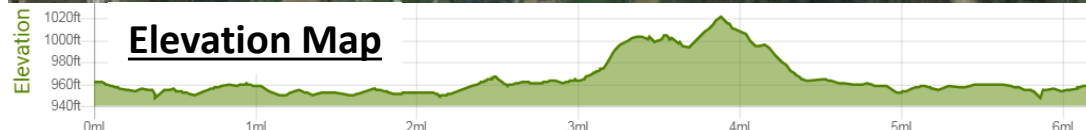

Half Marathon 1st Loop (same as 10K)

Start

Finish

Packet Pick-up

Nas

Elevation Map

Half Marathon 2nd Loop

Start

Finish

Packet Pick-up

Half Marathon New Course in 2018

1st loop Counter Clockwise

2nd loop - Clockwise