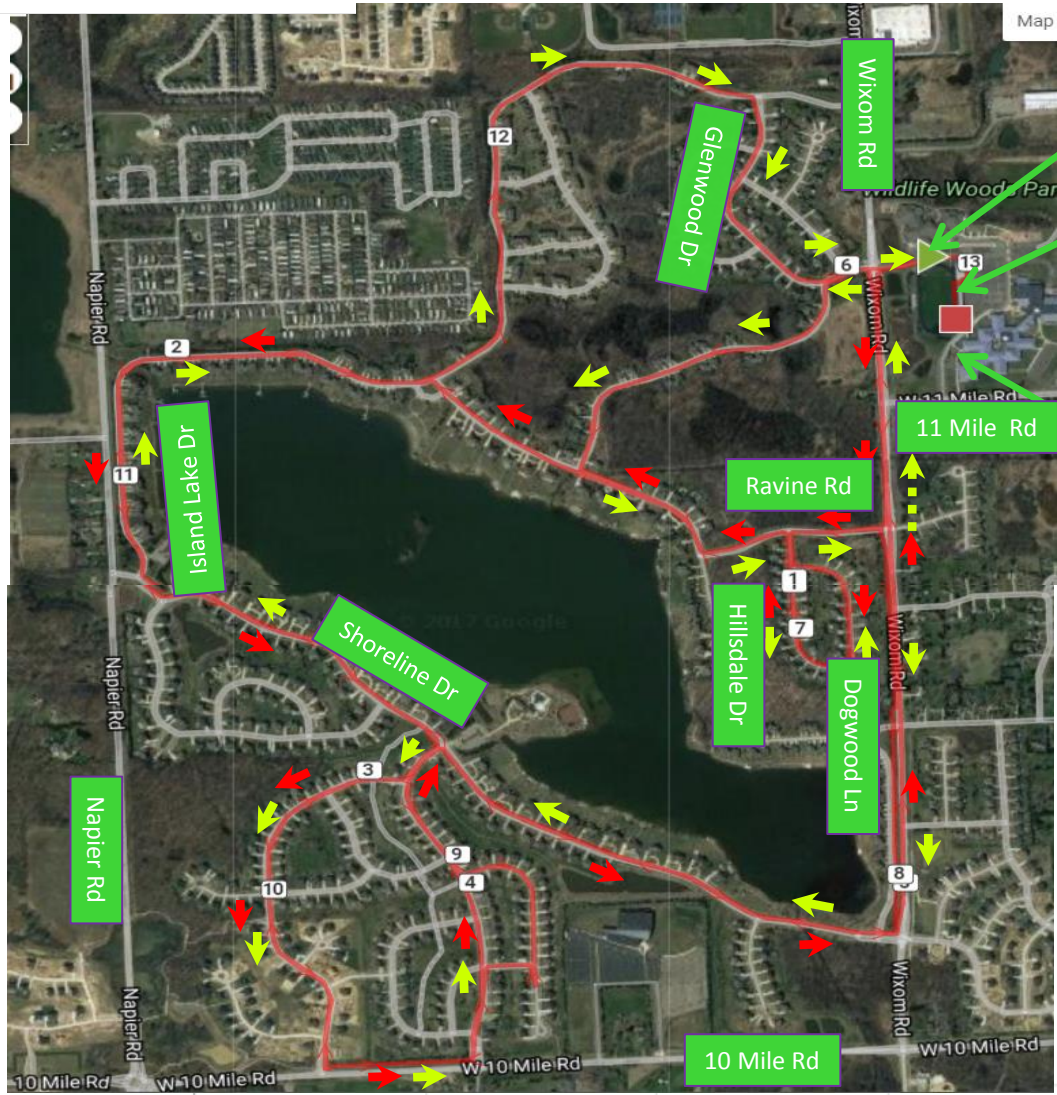

Half Marathon Course Map

Start

Finish

Packet Pick-up

**Half Marathon
New Course in 2018**

1st loop Counter Clockwise

2nd loop - Clockwise